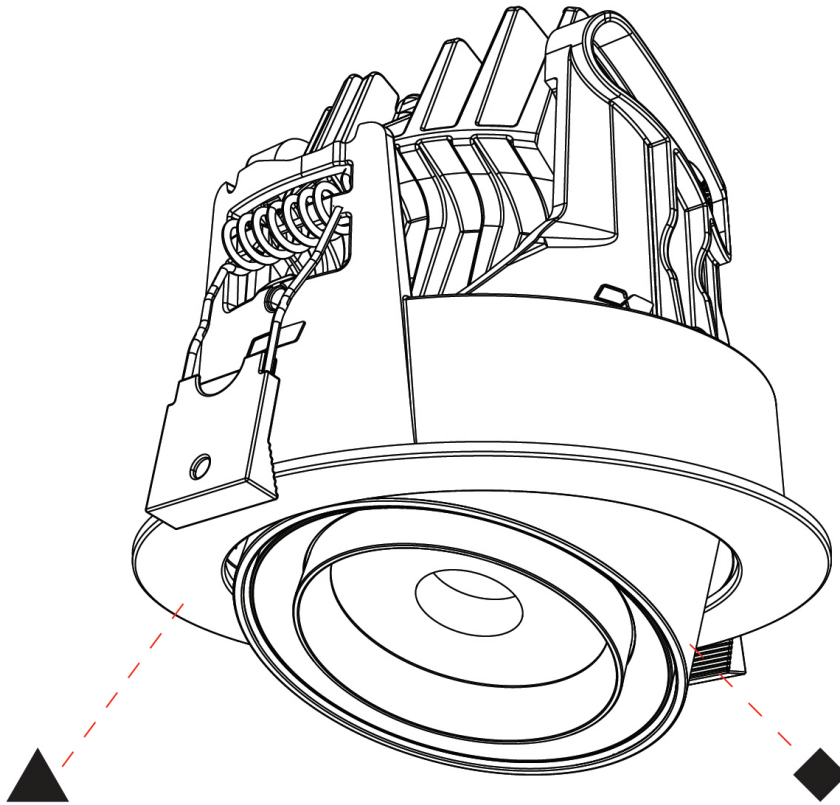

CENTRIQ ROUND FLEX ADJUSTABLE RECESSED

A35981-

PROJECT

TYPE

SPECIFIER

QUANTITY

DATE

A